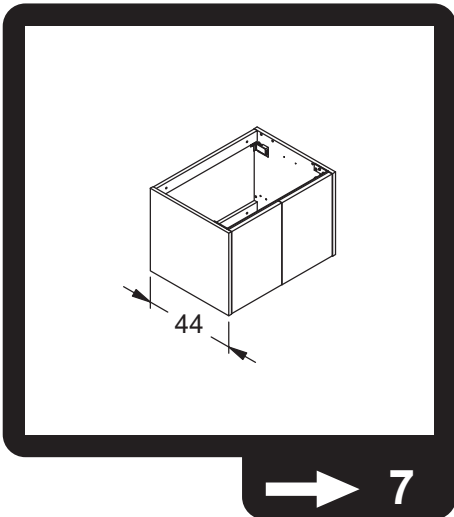

6

4x 5-500	4x 5,0-60SU

1	
2	SILICONE
3	A
4	SILICONE