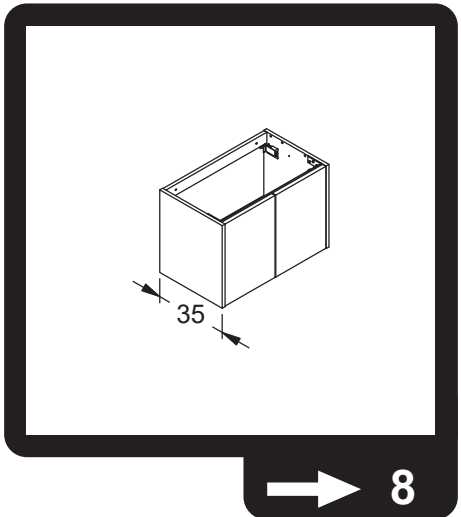

6

4x 5-500	4x 5,0-60SU

1	
2	SILICONE
3	A
4	SILICONE