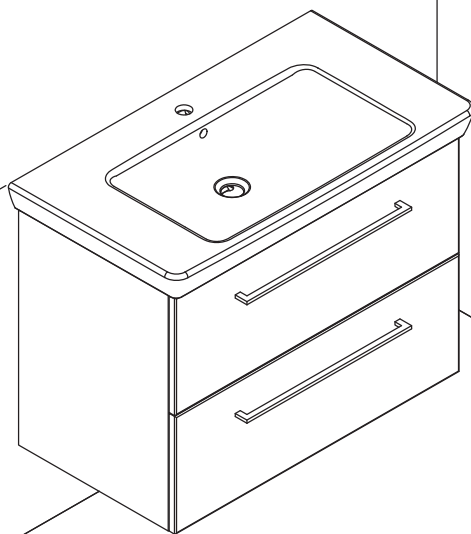

Capella
X=70,1

8x

5-500

2x

30010190

8x

5,0-60SU

8x

195000000

87