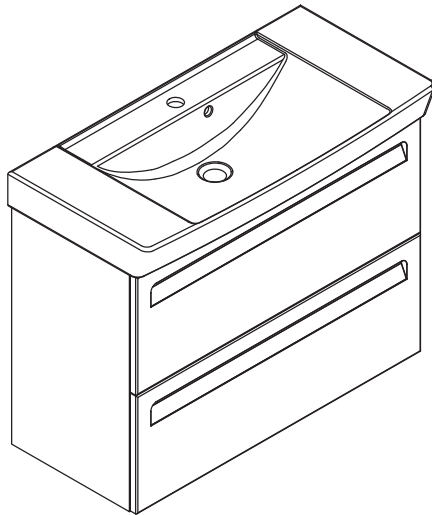

DANSANI
DANISH BATHROOM DESIGN

8x

5-500

2x

30010190

8x

5,0-60SU

8x