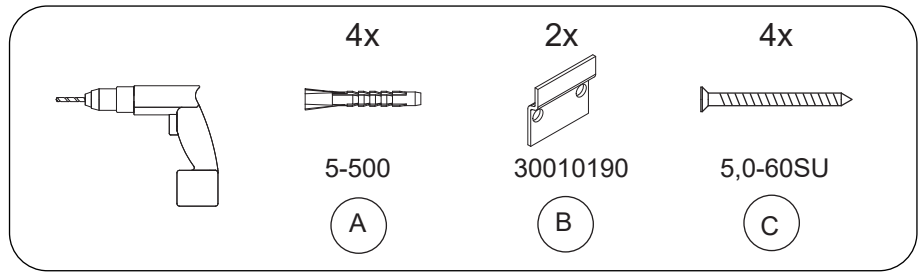

1

Minore
X=76,5

Menuet
X=63,5

Marcato
X=63,5