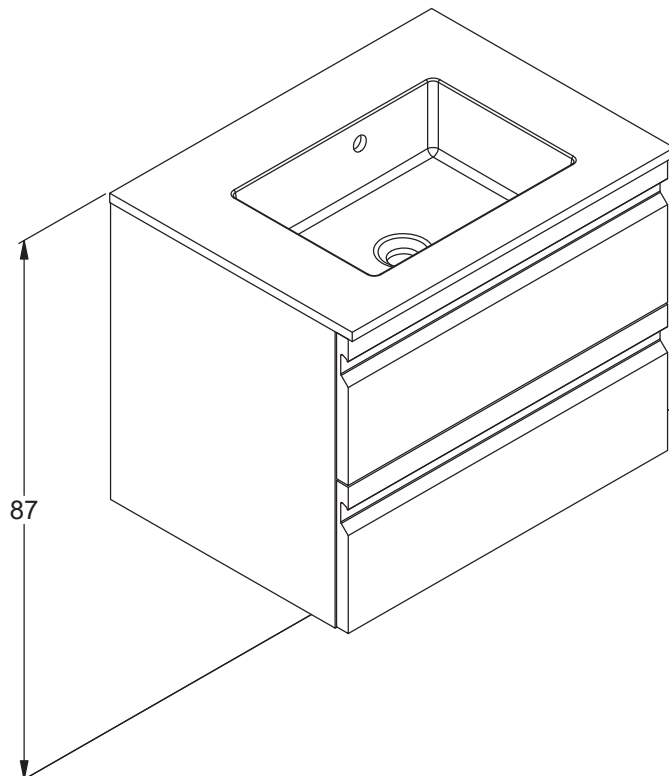

8x

5-500

2x

30010190

8x

5,0-60SU

8x

195000000