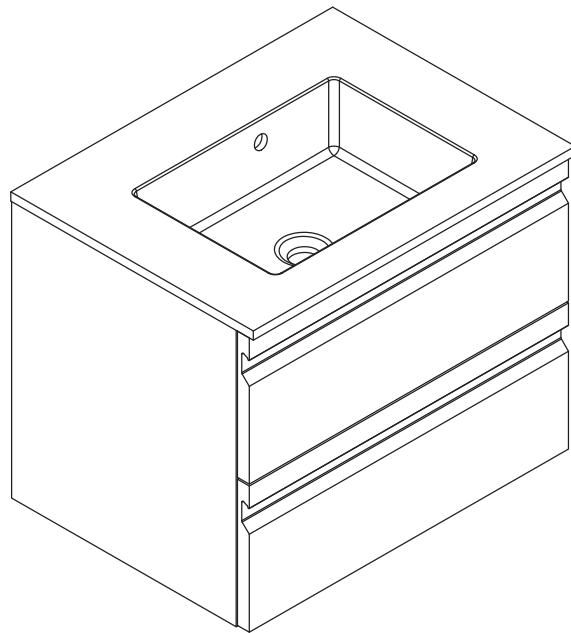

**DANSANI**  
DANISH BATHROOM DESIGN

8x

5-500

2x

30010190

8x

5,0-60SU

8x