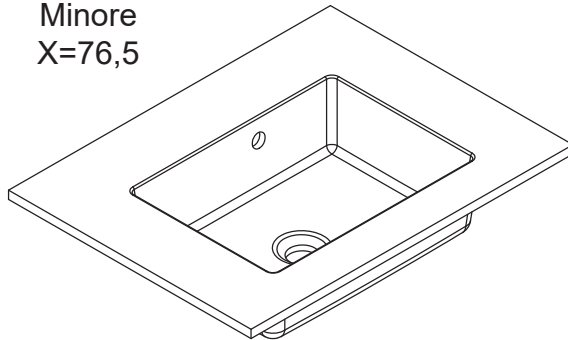

Minore
X=76,5