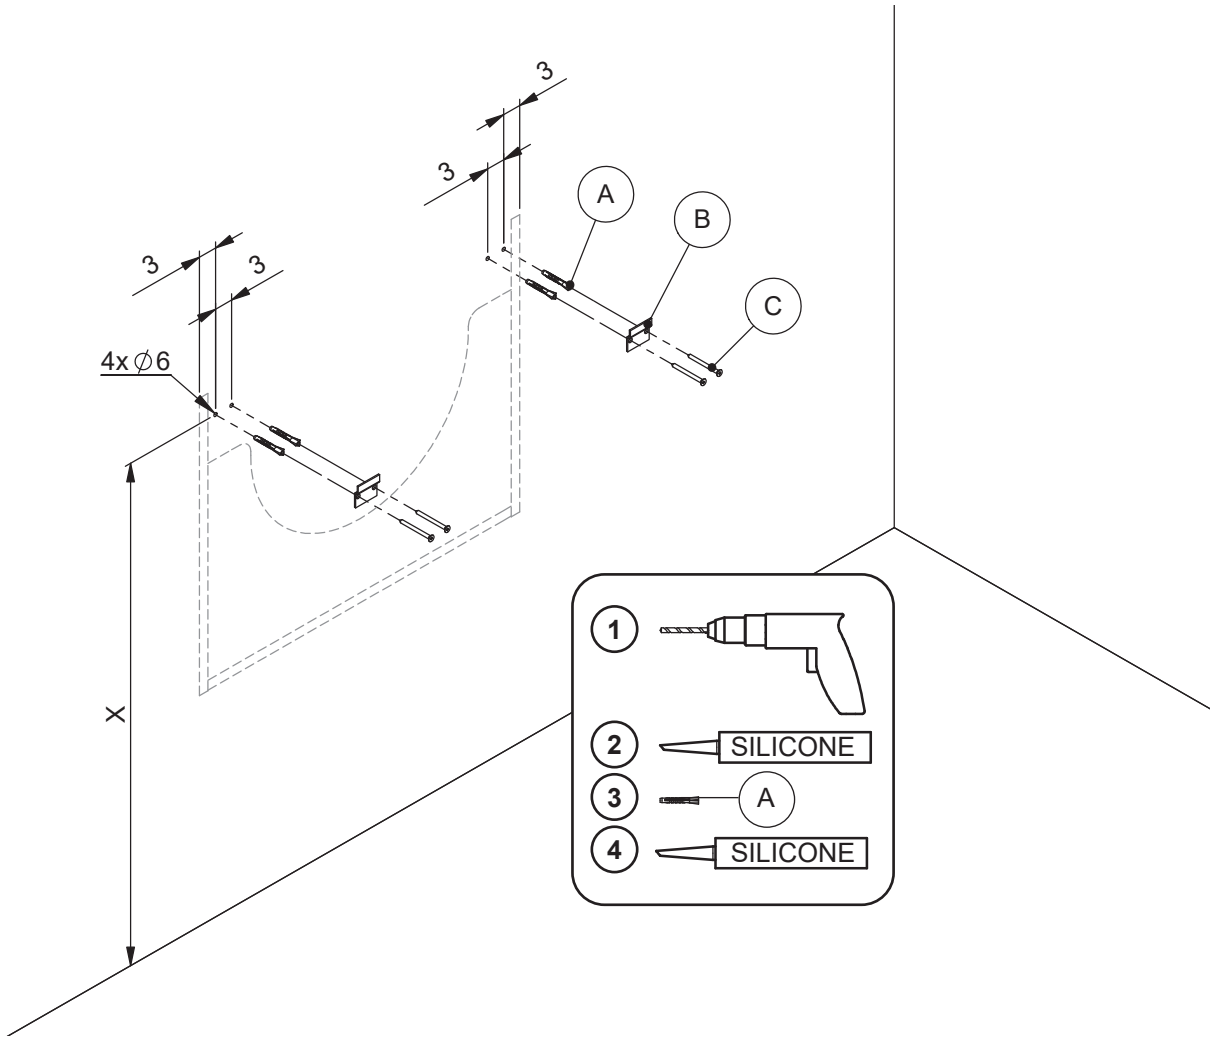

1

Minore
X=76,5

Menuet
X=63,5

Marcato
X=63,5