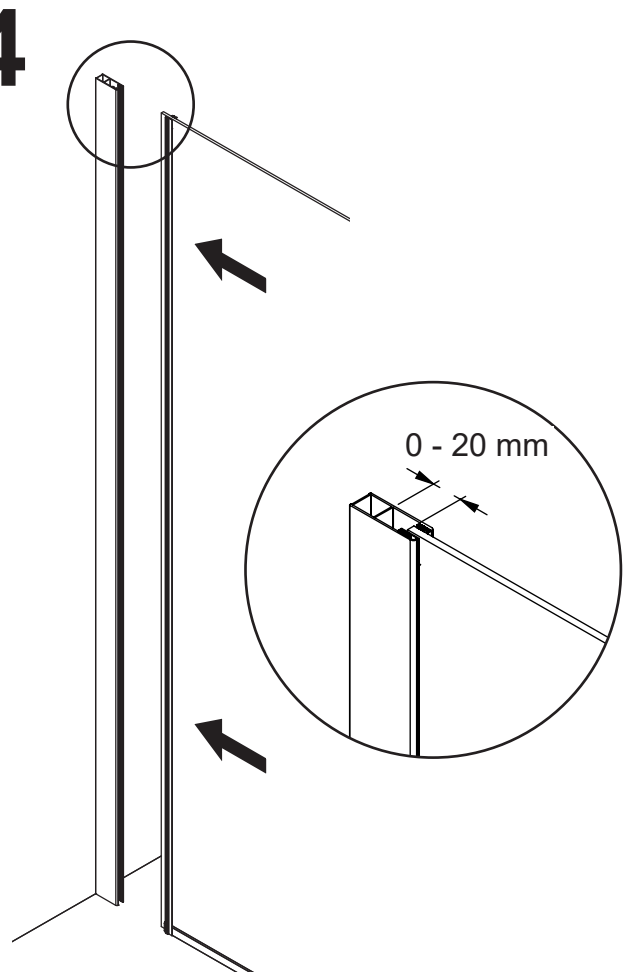

DANSANI
DANISH BATHROOM DESIGN

M1205-01

160x526

1600525

1

2

3

4