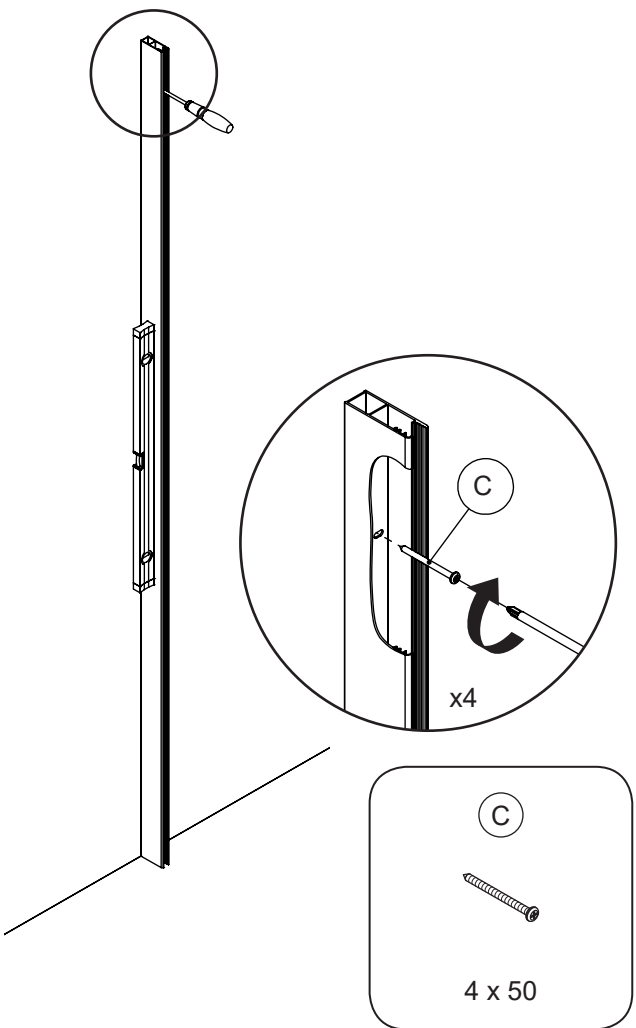

DANSANI
DANISH BATHROOM DESIGN

M1205-01

160x526

1600525

1

2

3

4