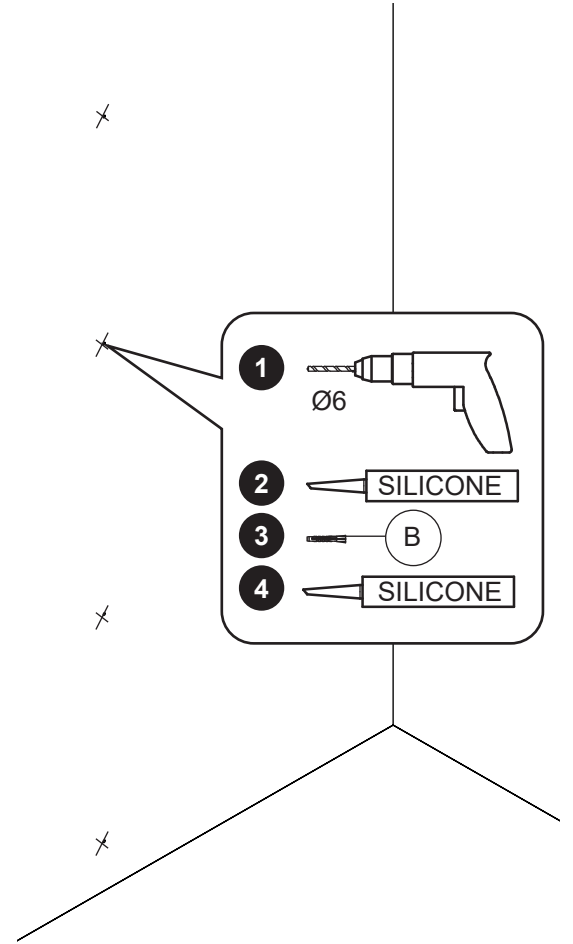

DANSANI
DANISH BATHROOM DESIGN

M1205-01

160x526

1600525

1

2

3

4