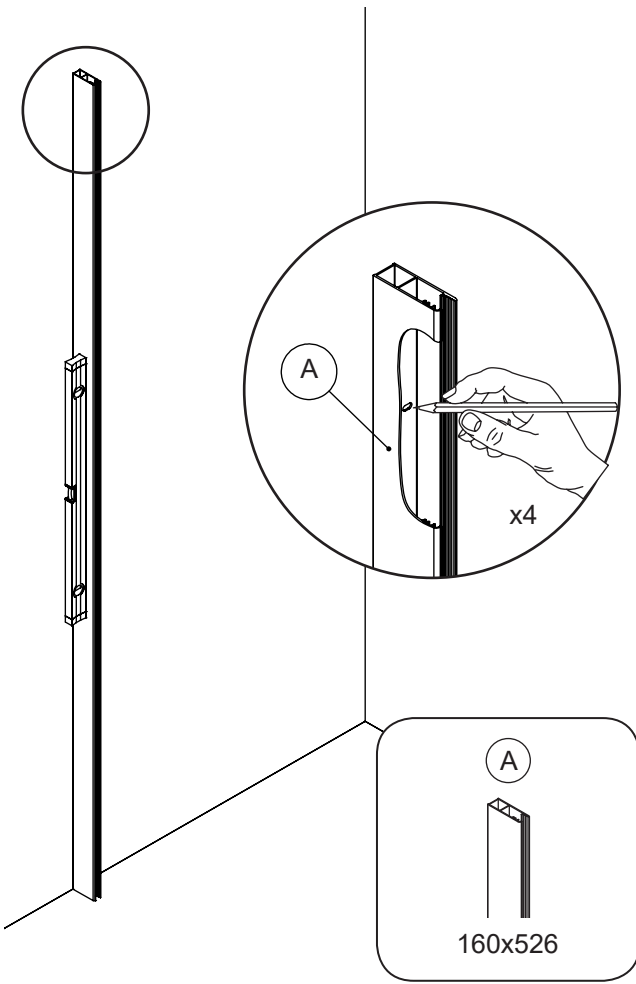

DANSANI
DANISH BATHROOM DESIGN

M1205-01

160x526

1600525

1

2

3

4